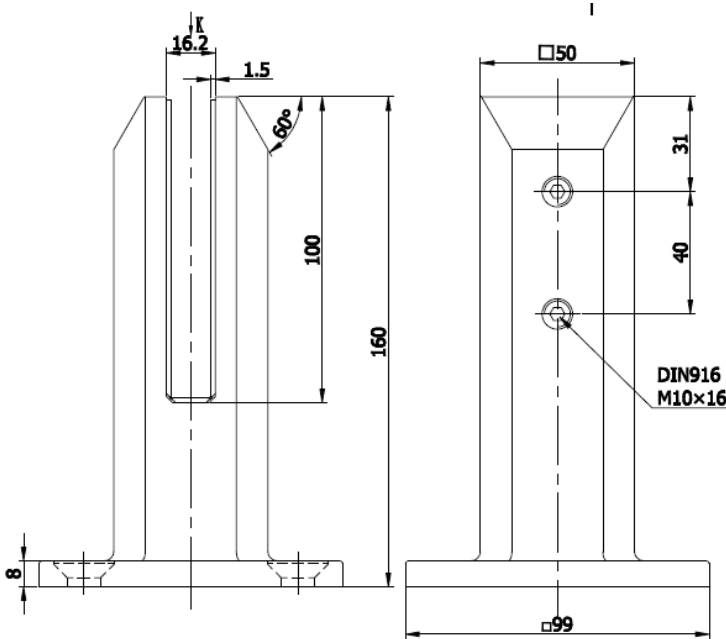

**MPSB-6
(BASE SPIGOT)**

PRODUCT CODE/

MPSB-6

PRODUCT TYPE/

Stainless Steel Square Mini Post 50mm w/ Base

TECHNICAL DETAILS/

- Stainless Steel Square Mini Post 50mm
- 316 Stainless Steel
- Suitable for surface mount
- To suit 12mm glass

**MPSB-6-CP
(BASE COVER)**